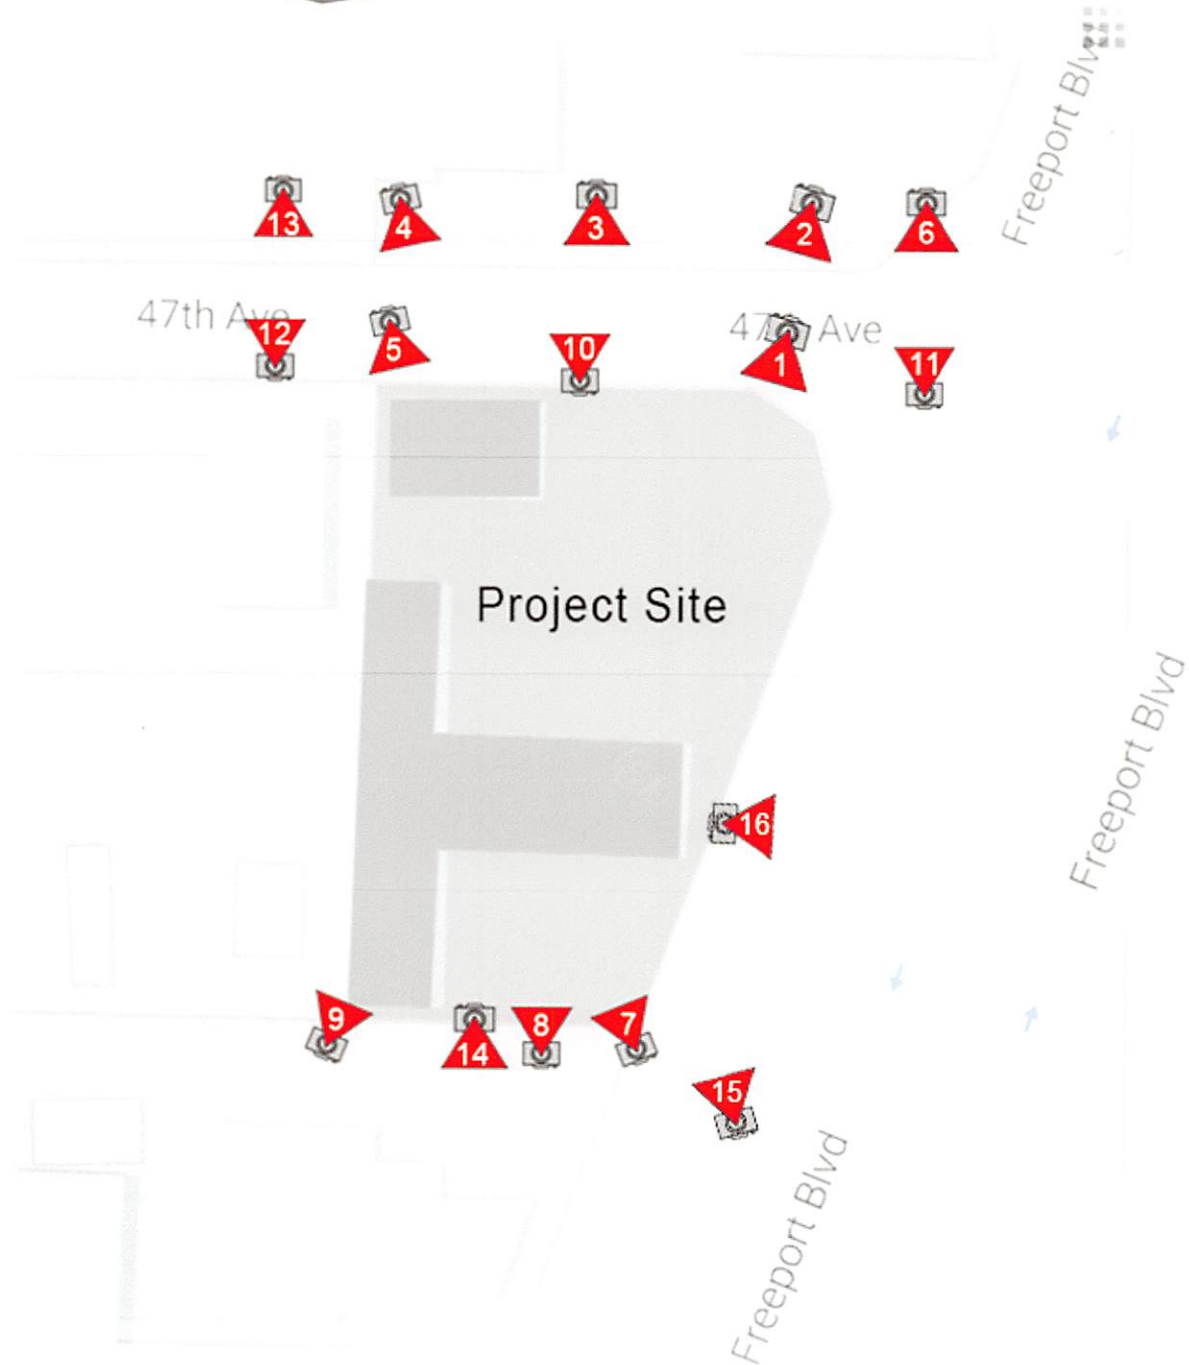

PROJECT SITE PHOTOGRAPHS

6400 - 6410 Freeport Blvd. CUP